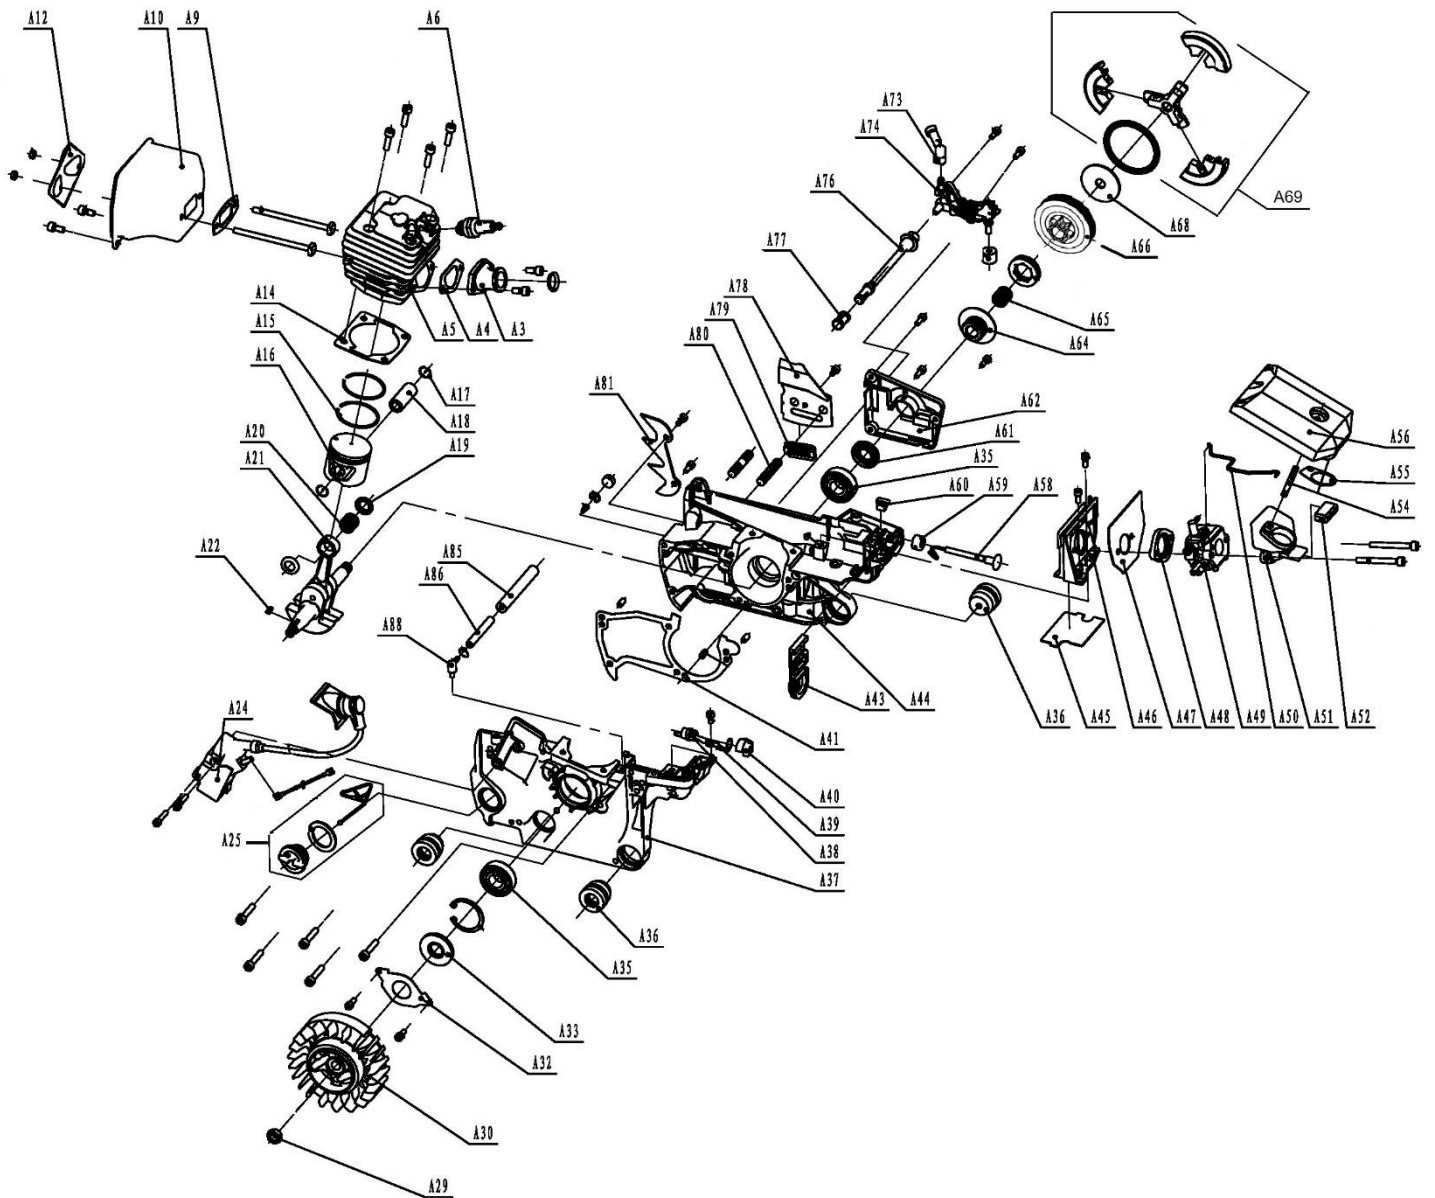

Position	Part number	Name
A3	945001003	Cylinder intake flange
A4	945001004	Intake flange gasket
A5	945001005	Cylinder
A6	945001006	Spark plug
A9	945001009	Muffler gasket
A10	440001006	Muffler
A12	945001012	Muffler washer
A14	945001014	Cylinder gasket
A15	945001015	Piston ring
A16	945001016	Piston
A17	945111	Piston pin clip
A18	945001018	Piston pin
A19	945001019	Needle bearing shield ring
A20	945001020	Needle bearing
A21	945001021	Crankshaft
A22	945001022	Woodruff key
A24	945001024	Ignition coil
A25	945060E	Olejová zátka kompletní
A30	945001030	Flywheel
A33	7100-257	Oil seal 15x35x7
A35	6202	Bearing 6202
A36	945001036	Rubber shock absorber
A37	945001037	Left case
A38	945000028	Switch
A41	945001041	Paper gasket
A44	945001044	Right case
A45	945001045	Paper gasket
A46	945001046	Carburetor insulator
A47	945001047	Paper gasket
A48	945001048	Carburetor intake flange
A49	945001049	Carburetor
A50	945001050	Choke rod
A51	945001051	Air filter base
A52	945001052	Rubber pad
A54	945079	Bolt M5x30
A56	440001056	Air filter
A58	945001058	Choke control rod
A59	945001059	Grommet
A61	945029	Oil seal 15x28x5
A62	945001062	Oil pump cover
A64	945001064	Oil pump worm wheel
A65	945001065	Needle bearing
A66	945001066	Clutch drum with sprocket
A68	945001068	Big washer
A69	945001069	Clutch assembly
A73	945001073	Oil pump output tube
A74	945001074	Oil pump
A76	945001076	Oil pump input tube
A77	945058	Oil filter
A78	945048	Guide bar plate
A79	945001079	Chain block guide
A80	945001080	Stud bolt M8x28
A85	945001085	Oil tube
A86	945001086	Tube
A88	945001088	Oil tube elbow