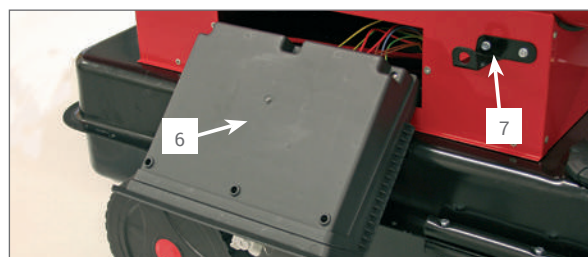

Legend

1. 1 Reset button with block (red), working (green) and stand-by (orange) indicator light
2. 2 Three way control switch:
   - position 0 for stop
   - position 1 for "continuous" on
   - position 2 for on with ambient thermostat, humidostat, timer
3. 3 Socket for ambient thermostat, humidostat, timer
4. 4 Voltage warning light (connected to the mains)
5. 5 Power cord outlet
6. 6 Plastic cover (GE-GE/S 65,GE-GE/S 105, EC-EC/S 55, EC-EC/S 85)
7. 7 Power cord bracket